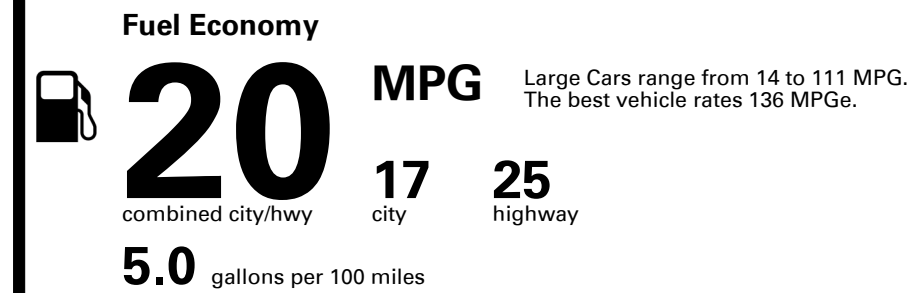

GENESIS WARRANTY

- 5-year/60,000-mile New Vehicle Warranty*
- 10-year/100,000-mile Powertrain Warranty*
- 7-year/Unlimited-mile Anti-perforation Warranty*
- Limited warranties, see dealer for details

Full Tank of Gas

Manufacturer's Suggested Retail Price: $55,750.00

ADDED FEATURES:

SOLD TO: FL727
O'BRIEN GENESIS OF FORT MYERS
2850 COLONIAL BLVD.
FORT MYERS FL 33966

SHIPPED TO: FL727

Inland Freight & Handling : $995.00

VIN: KMTFN4JB0LU329668	ENGINE: G6DPKA205448	EXTERIOR COLOR: HAVANA RED	INTERIOR/SEAT COLOR: BLACK/BLACK
MODEL: S0432RT5	PORT OF ENTRY: BR	TRANSPORT: TRUCK	ACCESSORY WEIGHT: 8 lbs./ 4 kgs.

TOTAL PRICE: $56,745.00

EMISSIONS:
This vehicle is certified to meet emission requirements in all 50 states

EPA DOT Fuel Economy and Environment

You spend **$4,750** more in fuel costs over 5 years compared to the average new vehicle.

Annual fuel cost $2,450

Fuel Economy & Greenhouse Gas Rating (tailpipe only)

Smog Rating (tailpipe only)

This vehicle emits 442 grams CO₂ per mile. The best emits 0 grams per mile (tailpipe only). Producing and distributing fuel also create emissions; learn more at fueleconomy.gov.

Actual results will vary for many reasons, including driving conditions and how you drive and maintain your vehicle. The average new vehicle gets 27 MPG and costs $7,500 to fuel over 5 years. Cost estimates are based on 15,000 miles per year at $ 2.70 per gallon. MPGe is miles per gasoline gallon equivalent. Vehicle emissions are a significant cause of climate change and smog.

fueleconomy.gov

Calculate personalized estimates and compare vehicles

GOVERNMENT 5-STAR SAFETY RATINGS

Overall Vehicle Score	★★★★★
Based on the combined rating of frontal, side and rollover. Should ONLY be compared to other vehicles of similar size and weight.	
Frontal Crash	★★★★★
Based on the risk of injury in a frontal impact. Should ONLY be compared to other vehicles of similar size and weight.	
Side Crash	★★★★★
Based on the risk of injury in a side impact.	
Rollover	★★★★★
Based on the risk of rollover in a single-vehicle crash.	

Star ratings range from 1 to 5 stars (★★★★★) with 5 being the highest. Source: National Highway Traffic Safety Administration (NHTSA). www.safercar.gov or 1-888-327-4236

Manufacturer's suggested retail price includes manufacturer's recommended pre-delivery service. Gasoline license and title fees state and local taxes and dealer installed options and accessories are not included in the manufacturer's suggested retail price. This label has been affixed to this vehicle by Hyundai Motor America, pursuant to the requirements of 15 U.S.C. 1231 et seq. which prohibits its removal or alteration prior to delivery to the ultimate purchaser.

PARTS CONTENT INFORMATION	
FOR VEHICLES IN THIS CARLINE:	U.S./CANADIAN PARTS CONTENT: 5 %
MAJOR SOURCES OF FOREIGN PARTS CONTENT:	KOREA: 85 %
FOR THIS VEHICLE:	ULSAN, KOREA
FINAL ASSEMBLY POINT:	
COUNTRY OF ORIGIN:	
ENGINE: KOREA	TRANSMISSION: KOREA
Note: Parts content does not include final assembly, distribution, or other non-parts costs.